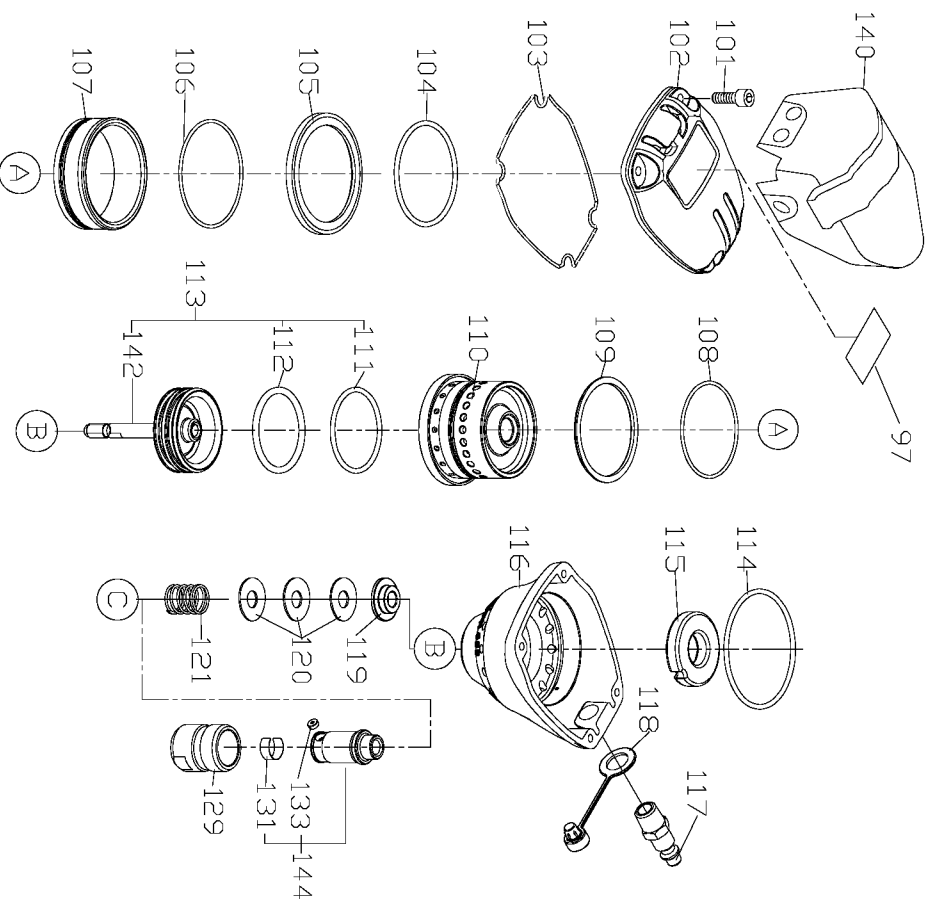

PORTER-CABLE PALM NAILER

WARNING: Repairs should only be attempted by trained repairmen. Contact the nearest Porter-Cable Service Center or other competent repair center.

PN650

Parts List for PN650 Type 1

Item Number	Part Number	Description	Qty Required
97	901876	LABEL	1
101	890738	WASHER/BOLT ASSY	10
102	901857	SS/A CAP -HOUSING	1
103	904062	GASKET	1
104	904063	O-RING (53.64 X 2.62	10
105	904064	COLLAR (PU)	1
106	904065	O-RING (56.87 X 1.78	10
107	904066	CYLINDER VALVE	1
108	904067	O-RING (50.52 X1.78)	10
109	904068	SEAL	1
110	904069	CYLINDER	1
111	904070	O-RING (42.52 X2.62)	10
112	904071	O-RING (40.87 X3.53)	10
113	60082	DRIVER KIT	1
113	904186	DRIVER MAINT KIT	1
113	904072	SS/A DRIVER	1
114	904073	O-RING (61.6 X 2.62)	10
115	904074	BUMPER	1
116	901877	HOUSING -PN650 W/ IN	1
117	PAP252	PLUG	1
118	884443	PROTECTIVE COVER	1
119	904075	DRIVER DISK	1
120	904076	WASHER	10
121	904077	SPRING	10
122	901863	HAMMER BASE	1
123	901870	HAMMER HEAD	1
124	901872	SLEEVE	1

COPYRIGHT© 2005. All Rights Reserved.

Parts list, pricing, and availability subject to change. Please visit www.dewaltservicenet.com for current parts information.

Parts List for PN650 Type 1

Item Number	Part Number	Description	Qty Required
125	898308	O-RING	10
126	901871	BUSHING	10
127	904059	COMPRESSION RING (PU	1
128	904619	BUSHING - NAIL GUIDE	10
129	904078	BUSHING	10
130	901867	GUIDE	1
131	904079	RETAINER- STEEL BAND	1
133	904523	SS/A MAGENT TIP	1
134	904521	NOSE CUSHION - PU	1
135	901865	DRIVE PIN	1
136	901864	SPRING	10
138	904060	CAP (PLASTIC)	1
140	901861	COVER	1
141	901868	MAGNET	1
142	904082	DRIVER BLADE	1
144	904523	SS/A MAGENT TIP	1
145	901862	SS/A NAIL GUIDE- FIN	1
146	884293	AIR TOOL OIL (18CC)	1
147	884298	HEX WRENCH (4MM)	1
148	901858	WRENCH BOX END	1
149	901854	CARRYING CASE	1
150	887712	LATCH CARRYING CASE	1
836	901866	OVERHAUL KIT	1
846	60081	OVERHAUL KIT	1
856	893579	SAFETY GLASSES	1