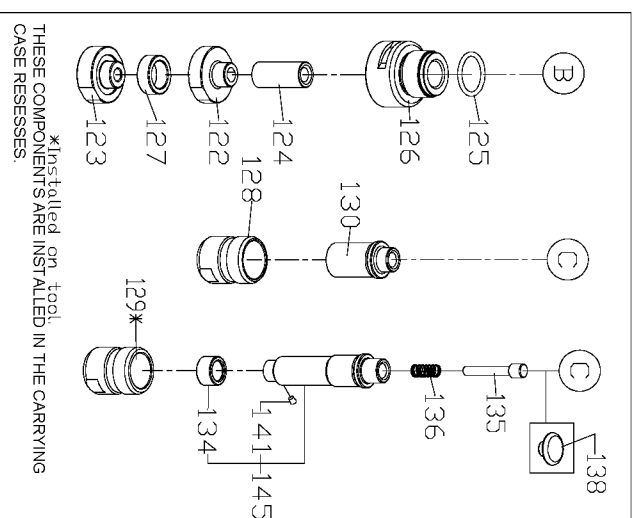

PORTER-CABLE PALM NAILER

WARNING: Repairs should only be attempted by trained repairmen. Contact the nearest Porter-Cable Service Center or other competent repair center.

PN650

Parts List for PN650 Type 1

Item Number	Part Number	Description	Qty Required
97	901876	LABEL	1
101	890738	WASHER/BOLT ASSY	10
102	901857	SS/A CAP -HOUSING	1
103	904062	GASKET	1
104	904063	O-RING (53.64 X 2.62	10
105	904064	COLLAR (PU)	1
106	904065	O-RING (56.87 X 1.78	10
107	904066	CYLINDER VALVE	1
108	904067	O-RING (50.52 X1.78)	10
109	904068	SEAL	1
110	904069	CYLINDER	1
111	904070	O-RING (42.52 X2.62)	10
112	904071	O-RING (40.87 X3.53)	10
113	60082	DRIVER KIT	1
113	904186	DRIVER MAINT KIT	1
113	904072	SS/A DRIVER	1
114	904073	O-RING (61.6 X 2.62)	10
115	904074	BUMPER	1
116	901877	HOUSING -PN650 W/ IN	1
117	PAP252	PLUG	1
118	884443	PROTECTIVE COVER	1
119	904075	DRIVER DISK	1
120	904076	WASHER	10
121	904077	SPRING	10
122	901863	HAMMER BASE	1
123	901870	HAMMER HEAD	1
124	901872	SLEEVE	1

COPYRIGHT© 2005. All Rights Reserved.

Parts list, pricing, and availability subject to change. Please visit www.dewaltservicenet.com for current parts information.

Parts List for PN650 Type 1

Item Number	Part Number	Description	Qty Required
125	898308	O-RING	10
126	901871	BUSHING	10
127	904059	COMPRESSION RING (PU	1
128	904619	BUSHING - NAIL GUIDE	10
129	904078	BUSHING	10
130	901867	GUIDE	1
131	904079	RETAINER- STEEL BAND	1
133	904523	SS/A MAGENT TIP	1
134	904521	NOSE CUSHION - PU	1
135	901865	DRIVE PIN	1
136	901864	SPRING	10
138	904060	CAP (PLASTIC)	1
140	901861	COVER	1
141	901868	MAGNET	1
142	904082	DRIVER BLADE	1
144	904523	SS/A MAGENT TIP	1
145	901862	SS/A NAIL GUIDE- FIN	1
146	884293	AIR TOOL OIL (18CC)	1
147	884298	HEX WRENCH (4MM)	1
148	901858	WRENCH BOX END	1
149	901854	CARRYING CASE	1
150	887712	LATCH CARRYING CASE	1
836	901866	OVERHAUL KIT	1
846	60081	OVERHAUL KIT	1
856	893579	SAFETY GLASSES	1